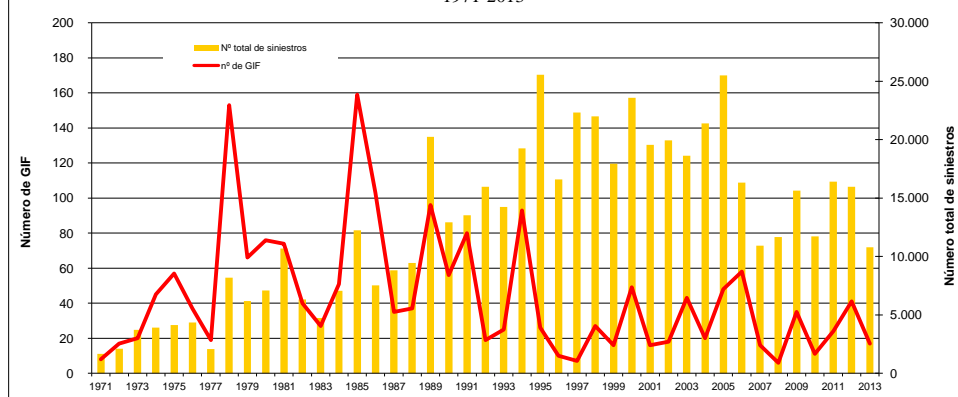

GRÁFICO 9: EVOLUCIÓN DEL NÚMERO TOTAL DE SINIESTROS Y DE LOS GRANDES INCENDIOS FORESTALES 1971-2013